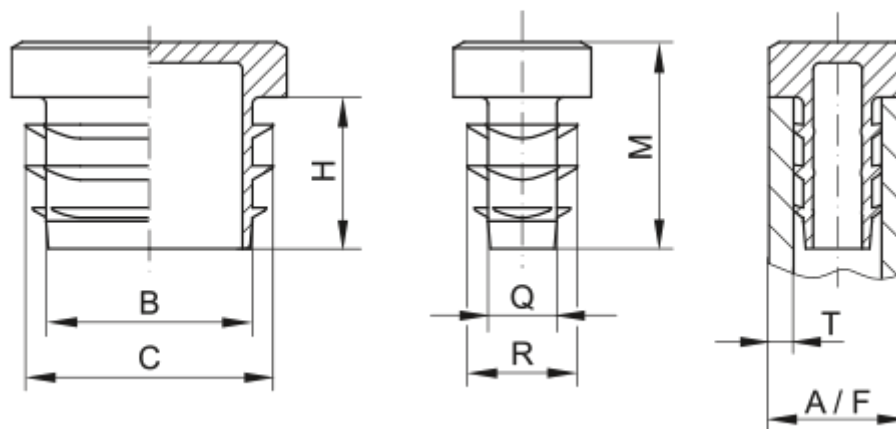

Article number: 59GPN270R4515152

Description: KLEE Square plugs GPN 270 - 45x15 (Wall thickness 1,5-2)

## Measures

---

A = 45x15

B = 39

C = 43

H = 14

M = 19

Q = 9

R = 13

T = 1,5-2